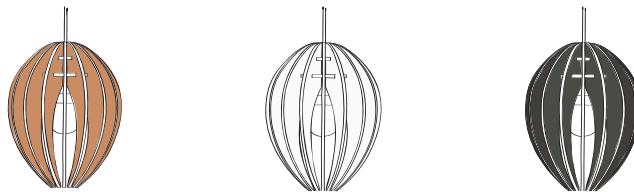

VERSIONS & FINISHINGS

FINISHING

Wood finishing of your choice: natural oak or stained ash (black or white).

TEXTILE CORD

Colour of your choice: black or white.

CUSTOM-DESIGNED

The Fève range can be customized under certain conditions:
technical feasibility, minimum order, delivery time, price.

MANUFACTURING & ENVIRONMENT

The whole manufacture takes place in France. His wood, stained or treated then cut by french craftsmen, is made of oak or ash from sustainable european forests. The concrete ceiling rose is made in our workshop. Packaging is made in Marseille.