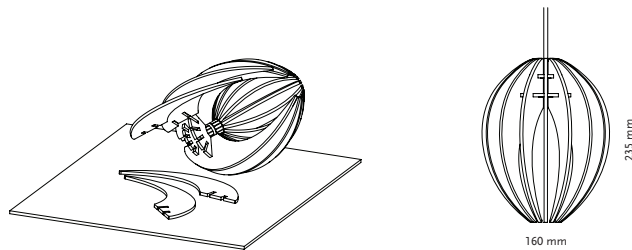

## CONCEPT

Fève: her shape gave her name! It's in a playful spirit that its 18 wooden parts fit together in order to illuminate your interior. The ceiling rose is made in a light and clear concrete, for a perfect contrast with the lamp itself.

## DIMENSIONS & VERSIONS

### DIMENSIONS