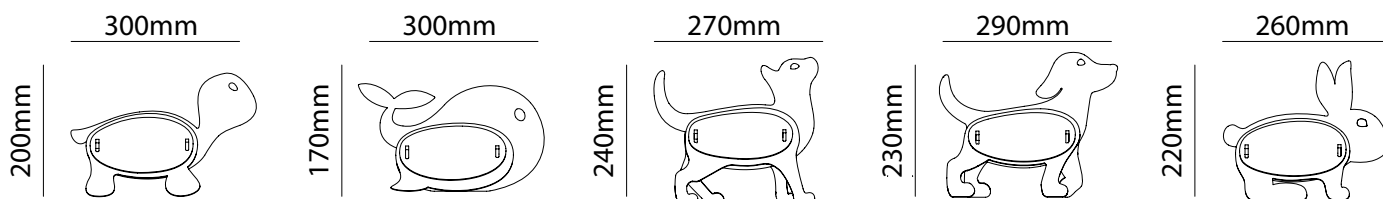

DIMENSIONS & VERSIONS

DIMENSIONS

SPECIFICATIONS

E14 – max 20 W LED / CFL | 220 – 240 v 50 – 60 hz
0,600 kg

VERSIONS & FINISHINGS

SPECIFICATIONS

Wood: poplar & ash veneer.
Textile cord (1m80): white.
Energy saving bulb needed: not supplied.